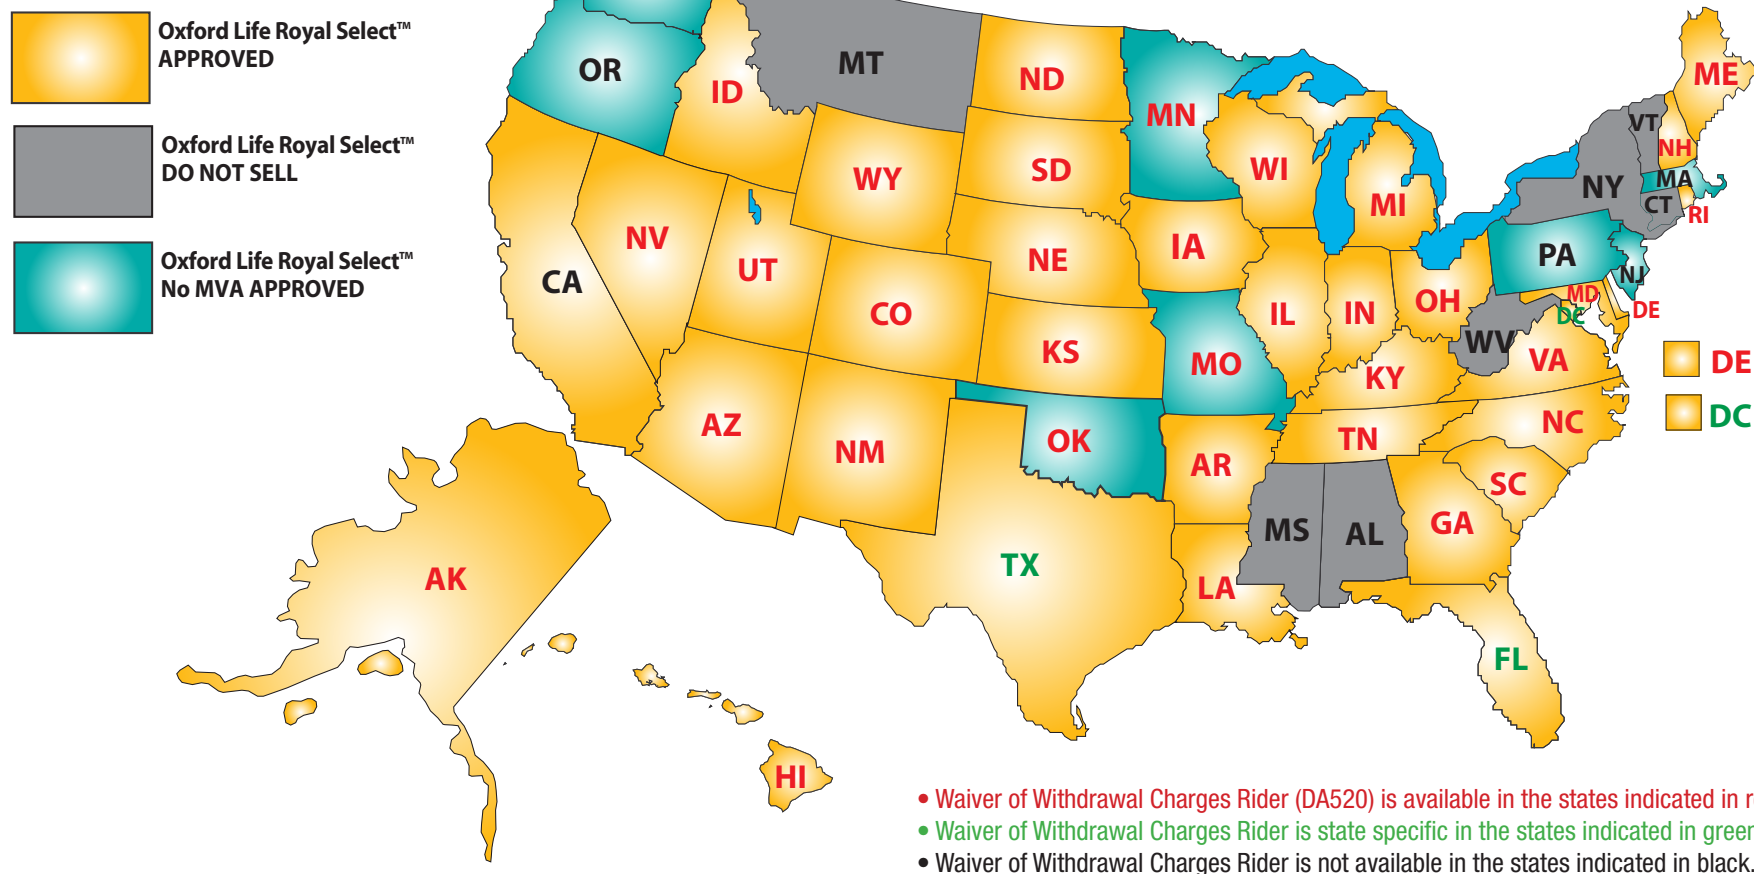

ROYAL SELECT

FIXED INDEXED ANNUITY™

State Approval Map

— As of February 23, 2015 —

Go online oxfordlife.com for the latest State Approval Map